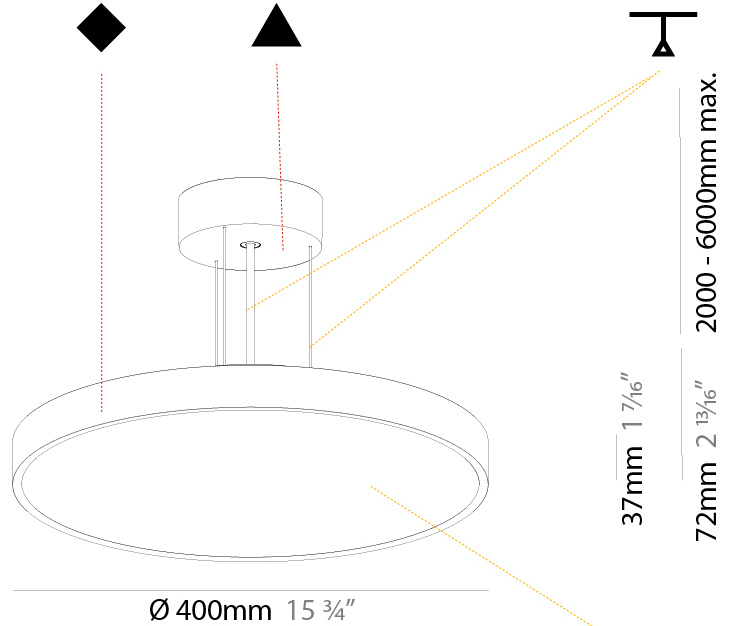

GENERAL

Series: Sign Diva
Subseries: Sign Diva
Brand: Prolicht
Division: Architectural
Mounting Type: Suspension
Mounting Location: Ceiling
Subcategory: Pendant

PHYSICAL

Shape: Round
Diameter (mm): 400
Diameter (in): 15 3/4
Height (mm): 72
Height (in): 2 13/16
Max. Overall Height (mm): 2072
Max. Overall Height (in): 81 3/16
Light Distribution: Direct
Weight (kg): 2.972
Weight (lbs): 6.55
Diffuser: PMMA - Opal / Micro-Prism / Sparkling Secret / Vintage Industrial with Shine Ring
Fixture Finish: SSR / BKV / CWI / CRY / HAB / UFT / ITA / RUA / FTG / MYG / LOD / PUS / FRO / FUP / KIA / POP / BLS / SPG / MEY / GOH / GUM / CHC / COM / ABZ / JAG / OBR / MOS / ROR
Fixture Material: Extruded Aluminum / Steel
Cable Details: 2000mm or 6000mm Transparent Cable

ELECTRICAL

Lamp Type: LED (Zhaga Standard)
Input Wattage (W): 19.8
Total Output Wattage (W): 16
Dimming: Tri-Mode (Non-Dimming and Phase Dimming (120Vac only) and 0-10V Dimming)
Driver Included: Yes
Driver Location: Integrated
Driver Type: Constant Current - Universal
Driver Class: Class 2
Input Voltage (V): 120 - 277
Constant Current (MA): 500

LED

Color Temperature (°K): 2700 / 3000 / 3500 / 4000
Max. Delivered Lumen (lm): 1160 / 1733 / 1741 / 1776
CRI: >90 CRI
Lamp Life (hrs): 50000

OPTICAL

RATINGS AND CERTIFICATIONS

Certified By: Certified for North American Standards
IP rating: IP20